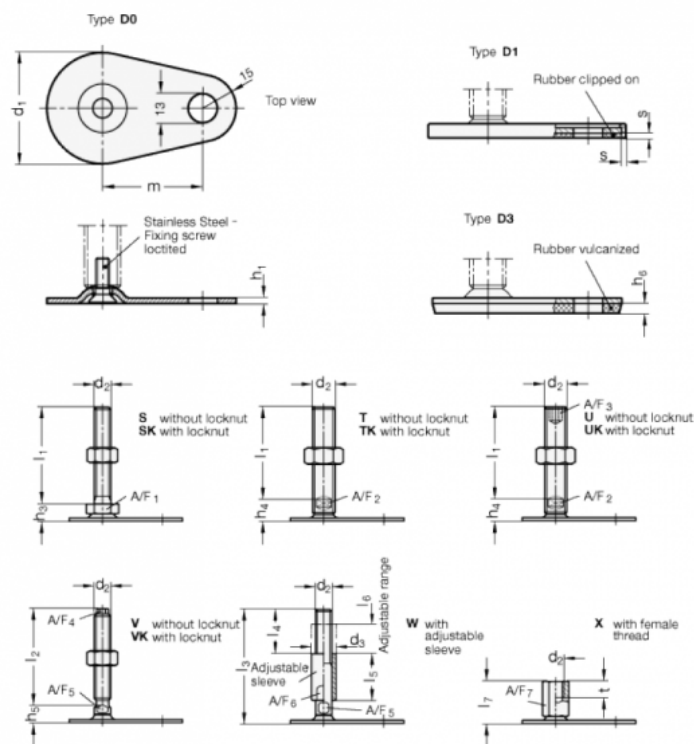

Article number: 204380M24100D3UK

Description: E+G levelling foot
GN 43-80-M24-100-D3-UK

Note: UK With nut, Hexagon socket at the top, Wrench flat at the bottom

Measures

A/F2 = 19	m = 70
A/F3 = 12	s =
d1 = 80	
d2 = M24	
h1 = 3	
h4 = 21	
h6 = 5	
l1 = 100	